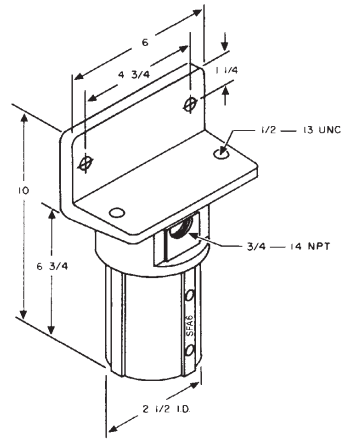

7L F2MV, FMV, FMV1000 Series Floodlights Accessories

2.5" O.D.
SWB6 Wall Bracket

SFA6 Slipfitter